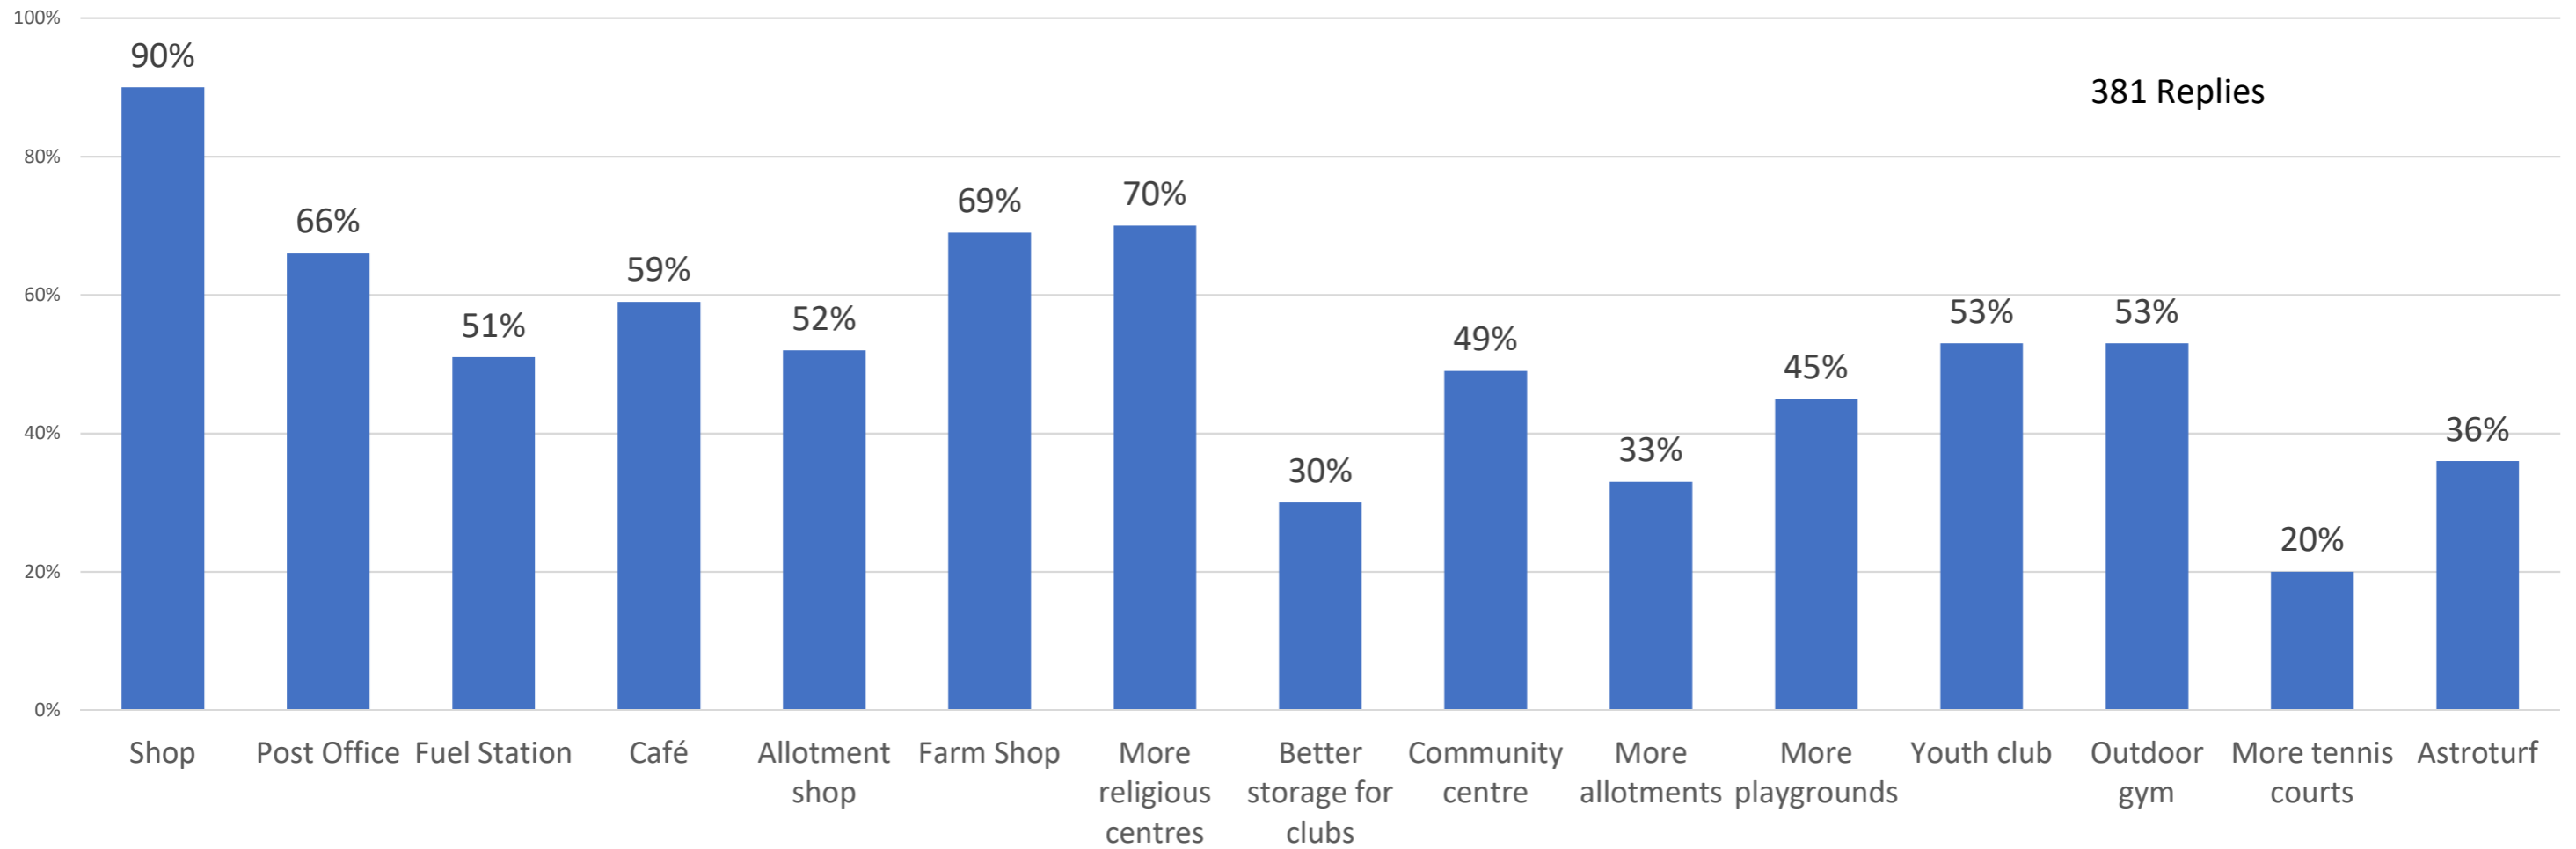

Respondents who Strongly Agree or Agree on Beneficial Facilities