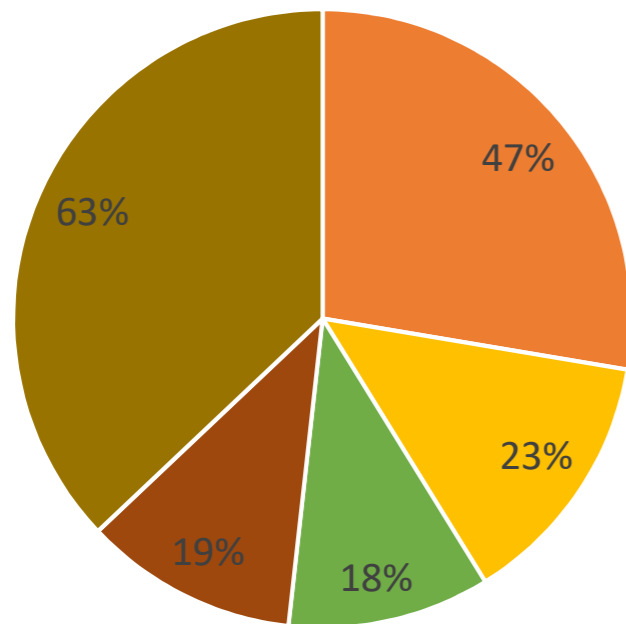

Website Usage

222 Replies